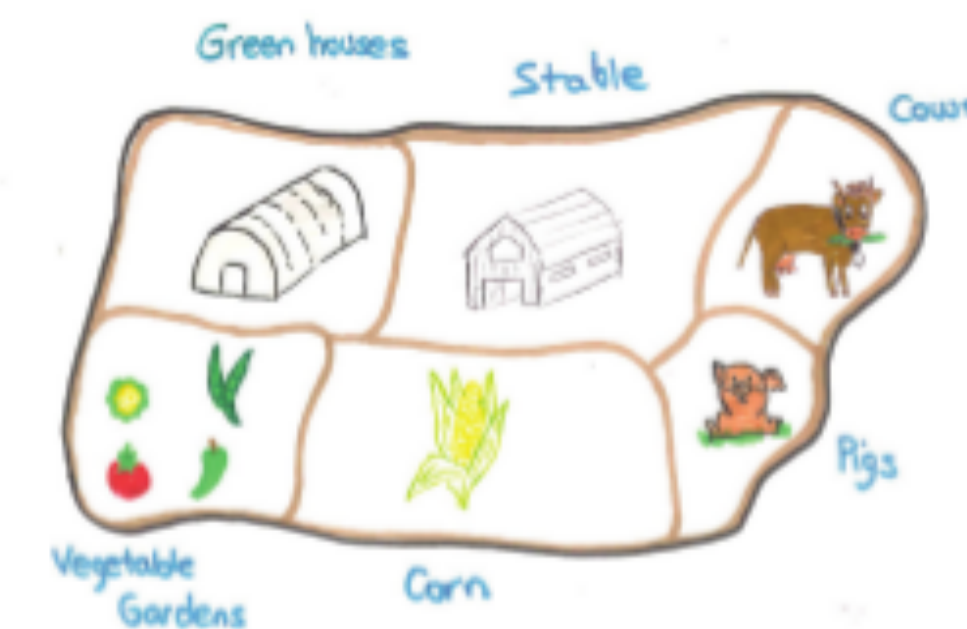

1. Balanced small village
2. Closed sustainable system
   - Specialized farmers
   - One village, almost all kinds of farmers
   - Renewable energies
   - Romantic place: parks, rehabilitation of traditional and historical elements
   - Local food: Bottling and canning for tourism: RURAL TOURISM
   - Country exportation