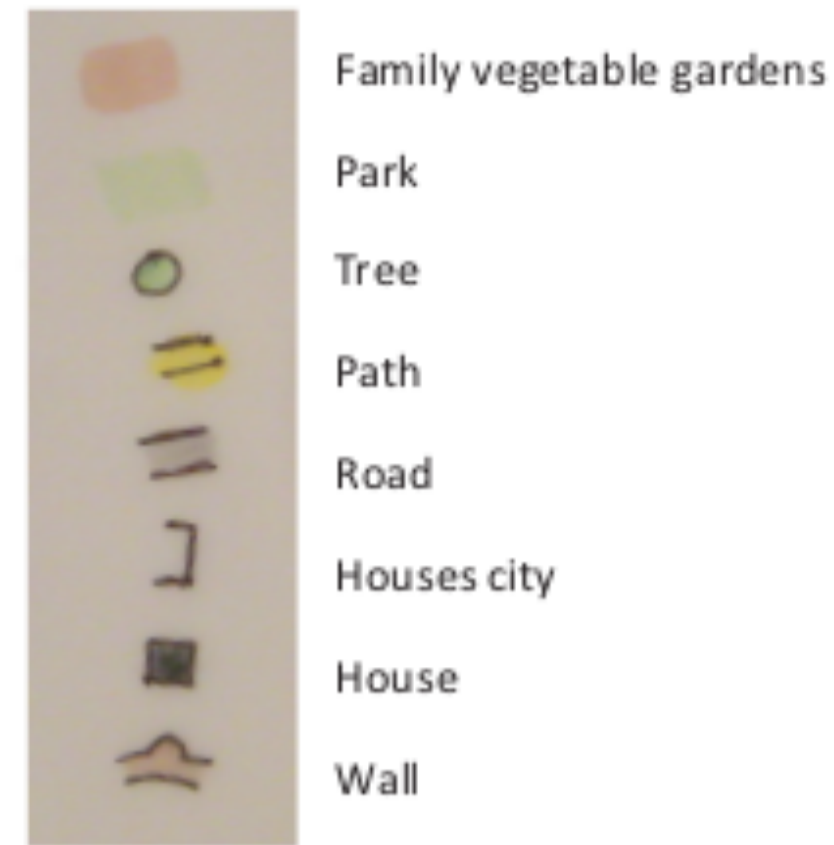

## Family vegetable gardens

- Located in south and west of the city, around the rivers Miño and Rato.
- Urban vegetable gardens to supply the basic needs of families.

## Industrial areas

- More sustainable industry using renewable energies like solar, wind energie...

# GREEN PARADISE

- Utopist city park
- Open view to citywall
  - Houses disappear
  - Ronda de Carme and Ronda de Muralla > Tunnel
- No allowed cars in the city park
- Relax
  - Parking under the ground near Muralla du Lugo
- Utopist Park
- A lot Fruit trees
  - The ideal park for vegetable gardens combined with relax environment
  - City combined with nature

# EL CARMEN

Legend

- Balanced small village
- Closed sustainable system
  - Specialized farmers
  - One village, almost all kinds of farmers
  - Renewable energies
  - Romantic place: parks, rehabilitation of traditional and historical elements
  - Local food: Bottling and canning for tourism: RURAL TOURISM
  - Country exportation