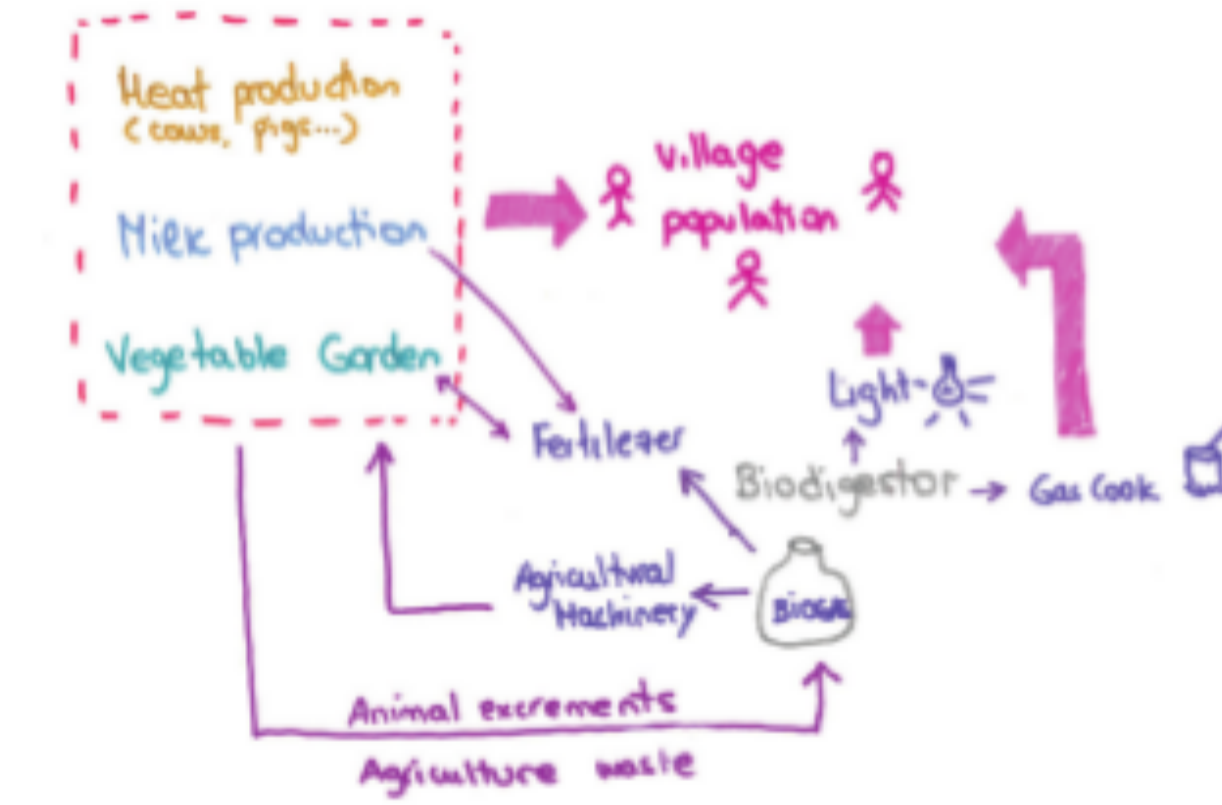

## Industrial areas

- More sustainable industry using renewable energies like solar, wind energie...

# GREEN PARADISE

- Utopist city park
- Open view to citywall
  - Houses disappear
  - Ronda de Carme and Ronda de Muralla > Tunnel
- No allowed cars in the city park
- Relax
  - Parking under the ground near Muralla du Lugo
- Utopist Park
- A lot Fruit trees
  - The ideal park for vegetable gardens combined with relax environment
  - City combined with nature

Concept

# EL CARMEN

Legend

- Balanced small village
- Closed sustainable system
  - Specialized farmers
  - One village, almost all kinds of farmers
  - Renewable energies
  - Romantic place: parks, rehabilitation of traditional and historical elements
  - Local food: Bottling and canning for tourism: RURAL TOURISM
  - Country exportation