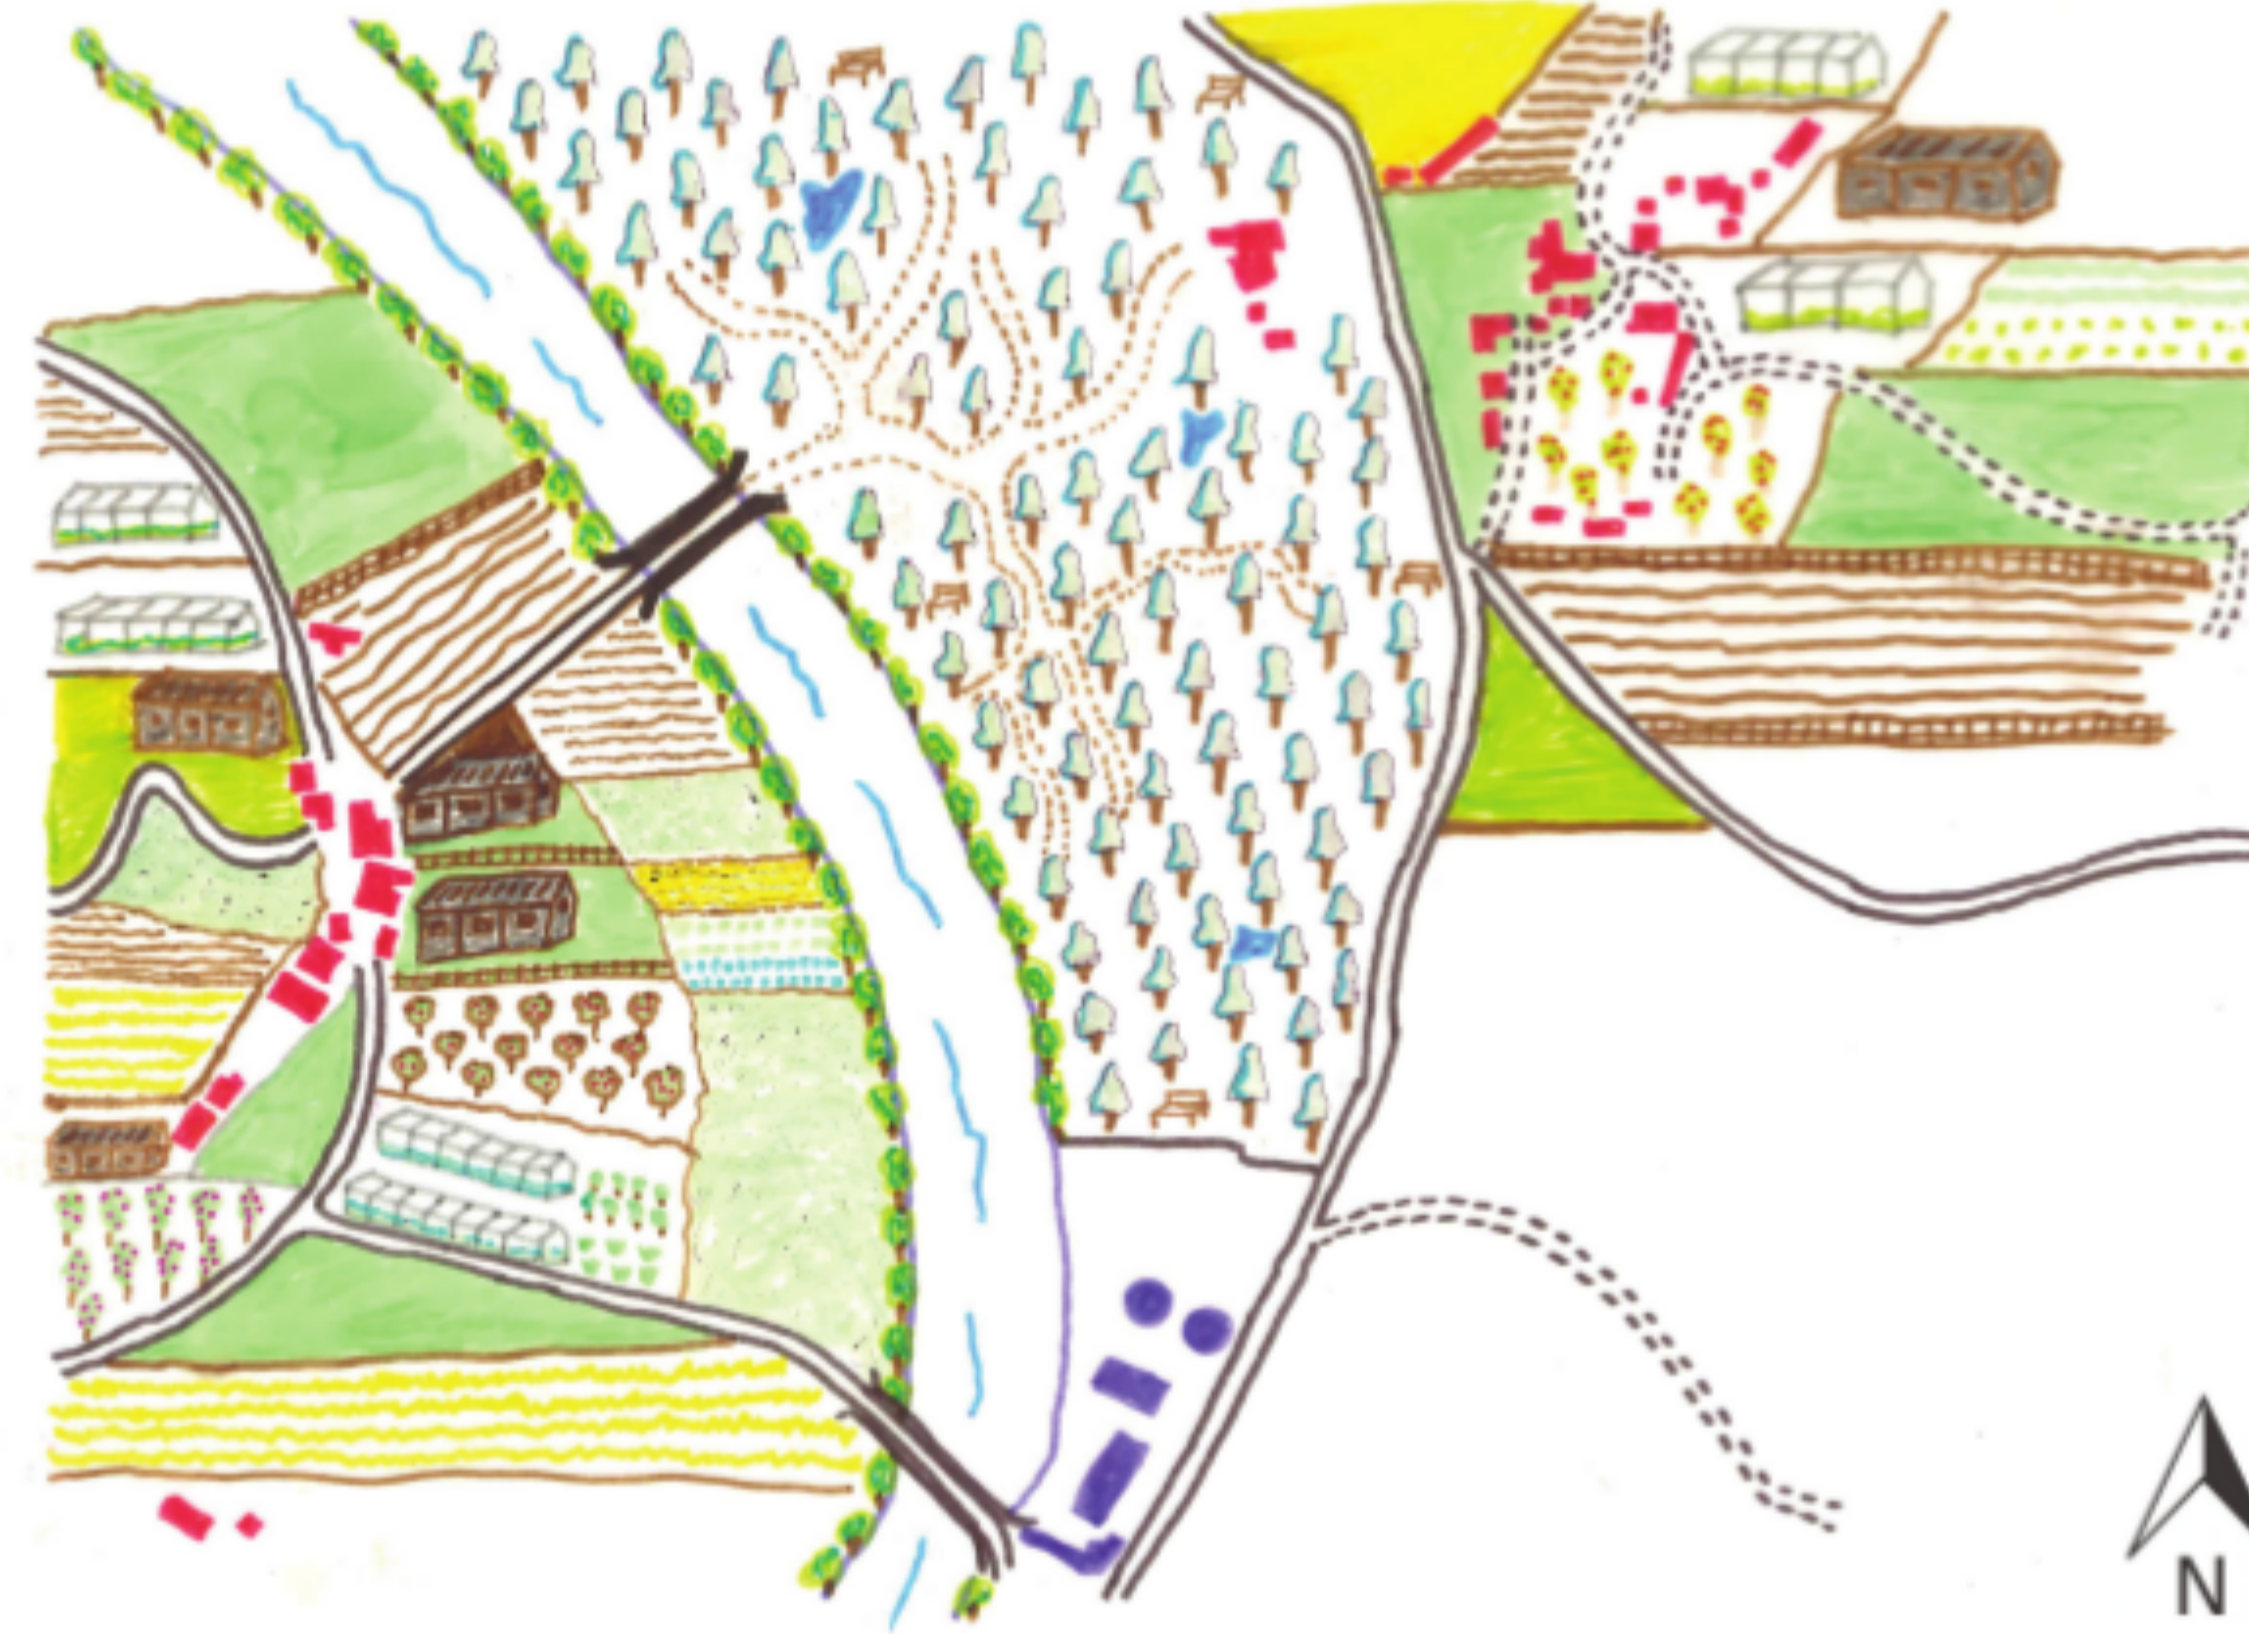

## Industrial areas

- More sustainable industry using renewable energies like solar, wind energie...

# GREEN PARADISE

- Utopist city park
- Open view to citywall
  - Houses disappear
  - Ronda de Carme and Ronda de Muralla > Tunnel
- No allowed cars in the city park
- Relax
  - Parking under the ground near Muralla du Lugo
- Utopist Park
- A lot Fruit trees
  - The ideal park for vegetable gardens combined with relax environment
  - City combined with nature

Concept

# EL CARMEN

Legend

- Balanced small village
- Closed sustainable system
  - Specialized farmers
  - One village, almost all kinds of farmers
  - Renewable energies
  - Romantic place: parks, rehabilitation of traditional and historical elements
  - Local food: Bottling and canning for tourism: RURAL TOURISM
  - Country exportation